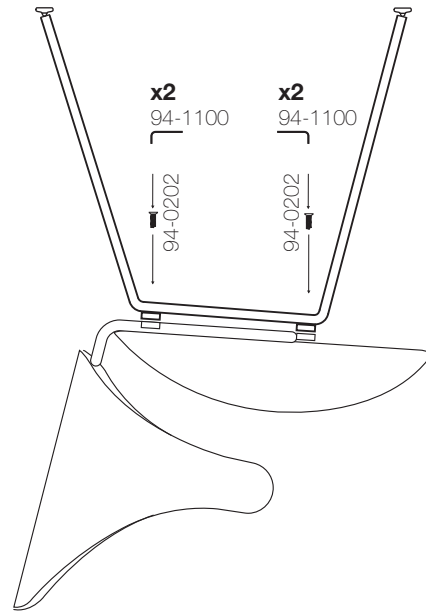

1

HOUE

ACURA TUBE LEGS

DESIGN BY
HENRIK PEDERSEN

ASSEMBLY INSTRUCTIONS