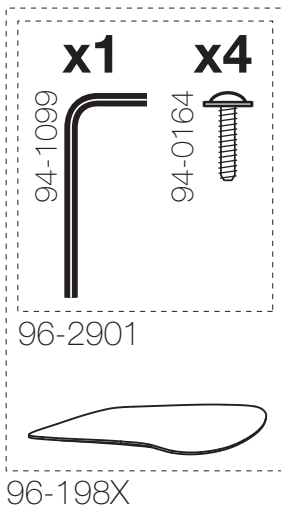

HOUE

FALK CHAIR

DESIGN BY
THOMAS PEDERSEN

1

2