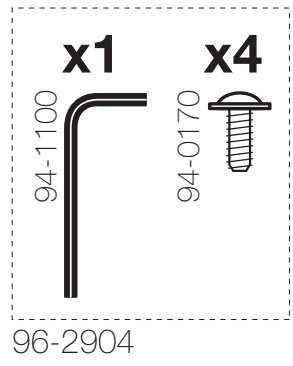

HOUE

FALK CHAIR

DESIGN BY
THOMAS PEDERSEN

1

2