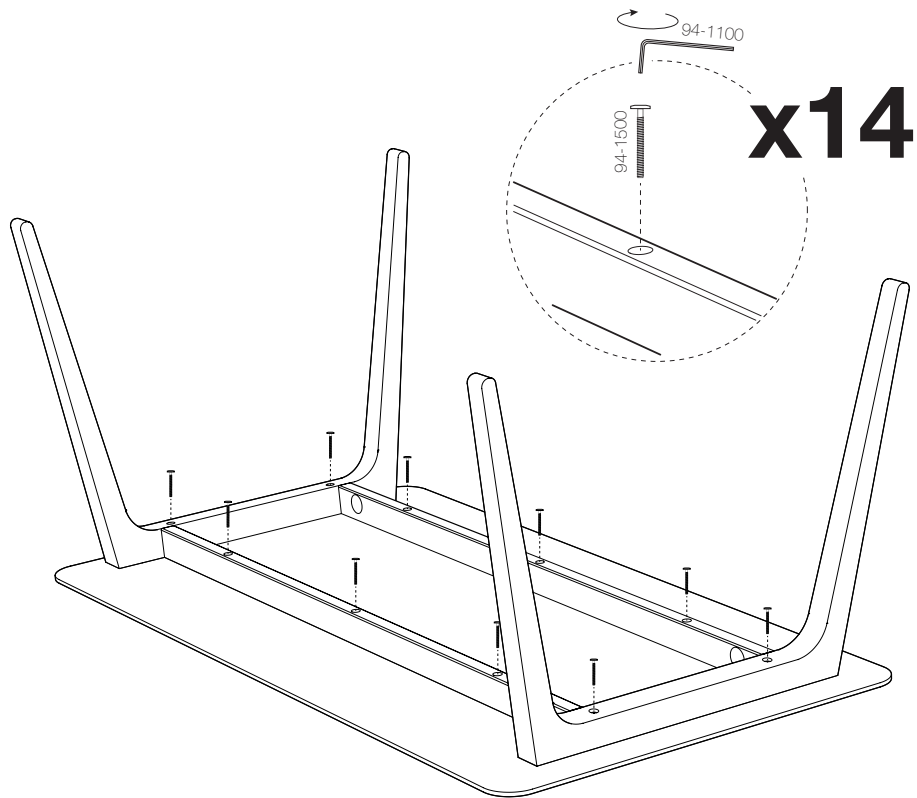

5

6

HOUE

GATE DINING TABLE

DESIGN BY
HENRIK PEDERSEN

96-0032

1

2

3

4